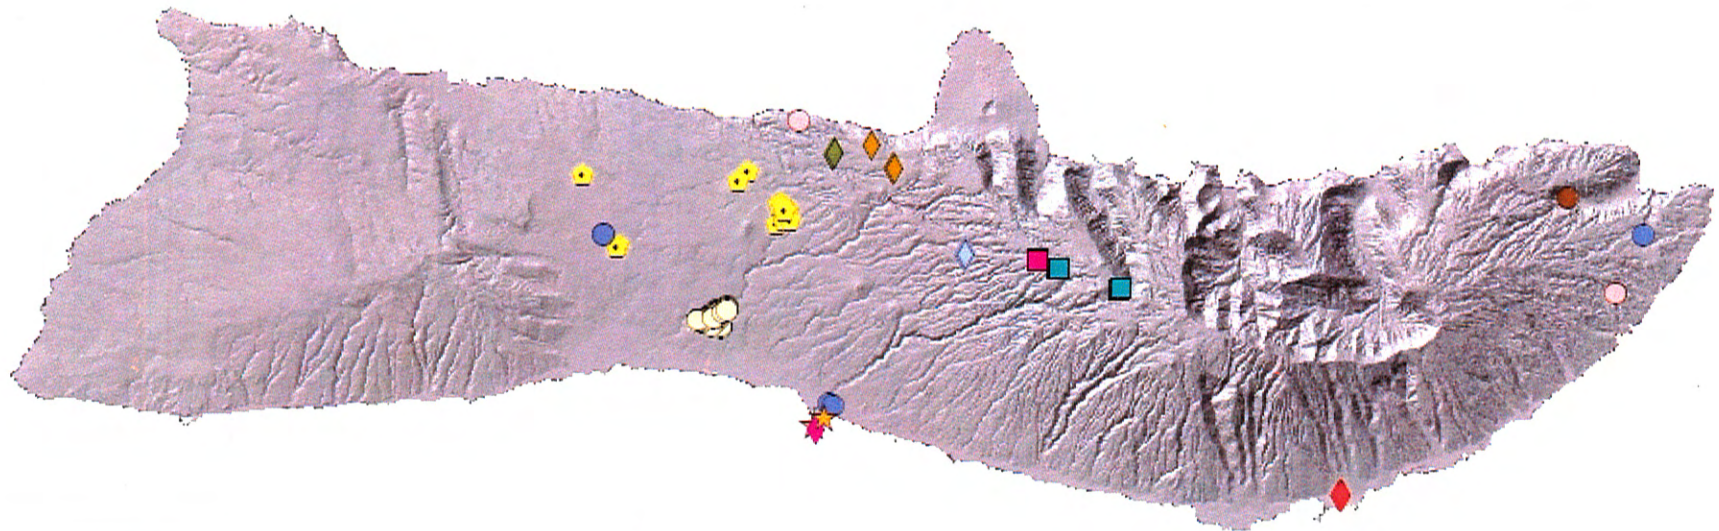

# MoMISC Species Treatment Activity

May 10, 2010 - August 12, 2010

## Legend

- |                         |                   |
|-------------------------|-------------------|
| Banana bunchy top virus | Wood rose         |
| Upside-down jellyfish   | Red Mangrove      |
| Rubber vine             | Multi-floral rose |
| Australian tree fern    | Tumbleweed        |
| Albizia                 | Fire weed         |
| Bo tree                 | Palm grass        |
| Gourka                  |                   |